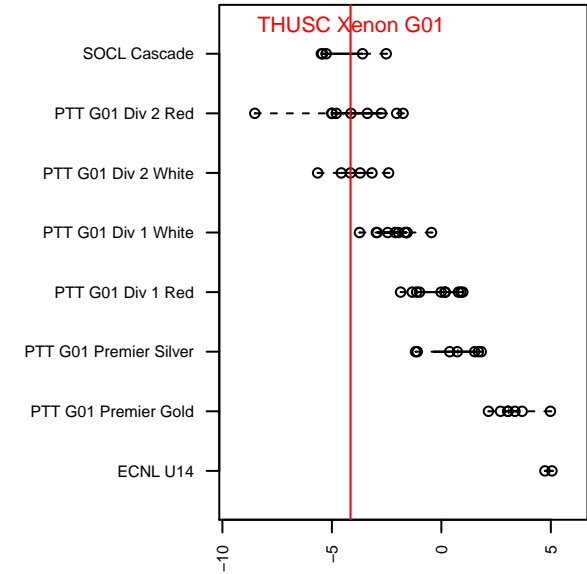

THUSC Xenon G01

Tualatin Hills United SC
Tualatin Hills, OR
G01 total strength=708
attack=0.68 defense=0.77
fall league = PTT G01 Div 2 White
spr league = Spr OYS G01 Div 2 White

alt names used:
THUSC Xenon

Venues played:
2015 Clash At the Border Copper U14
2015 Oswego Nike Cup Bronze U14
2015 Mt Hood Challenge U14
2015 PTT G01 Division 2 White
2015 OYS Presidents Cup G01
2015 Spr OYS G01 Division 2 White

**attack and defense variance (black dot)
relative to other teams
and top 10 in region**

**attack and defense rating
relative to others at age
and all opponents in last 13 months**

Performance relative to 13 month average