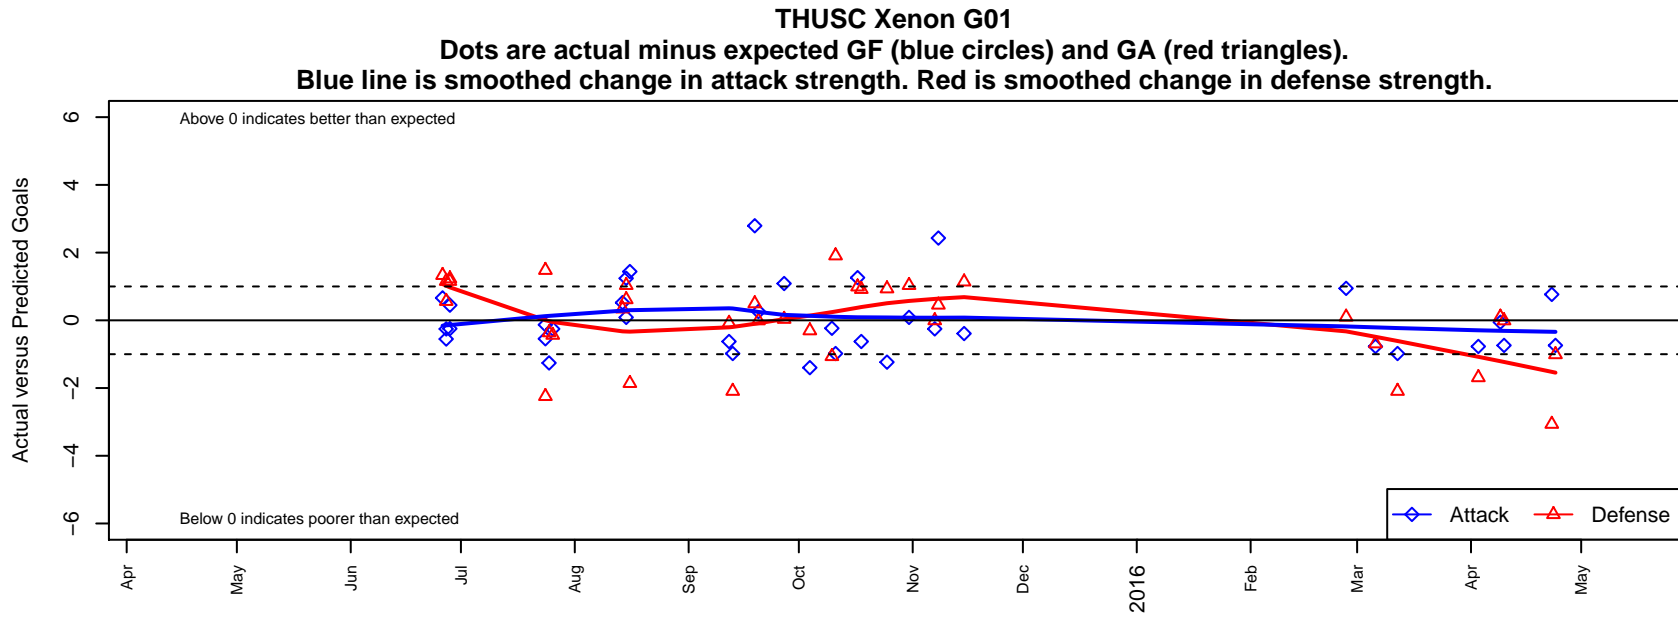

THUSC Xenon G01

Tualatin Hills United SC
Tualatin Hills, OR
G01 total strength=708
attack=0.68 defense=0.77
fall league = PTT G01 Div 2 White
spr league = Spr OYS G01 Div 2 White

alt names used:
THUSC Xenon

**attack and defense variance (black dot)
relative to other teams
and top 10 in region**

**attack and defense rating
relative to others at age
and all opponents in last 13 months**

Performance relative to 13 month average